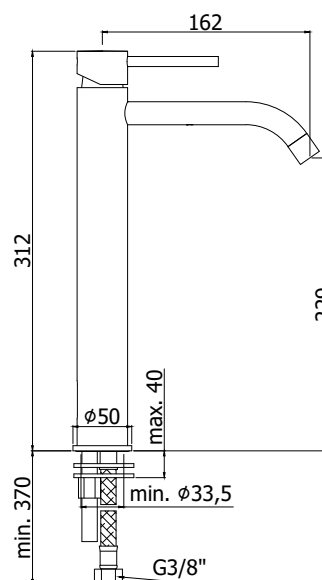

## DESCRIPTION

Tall wash basin mixer complete with:

- aerator M16x1
- set of 2 stainless steel hoses 3/8"G

## ART.

**LIG 081 . .**  
without pop up waste

**LIG 085 . .**  
with 1"1/4G pop up waste